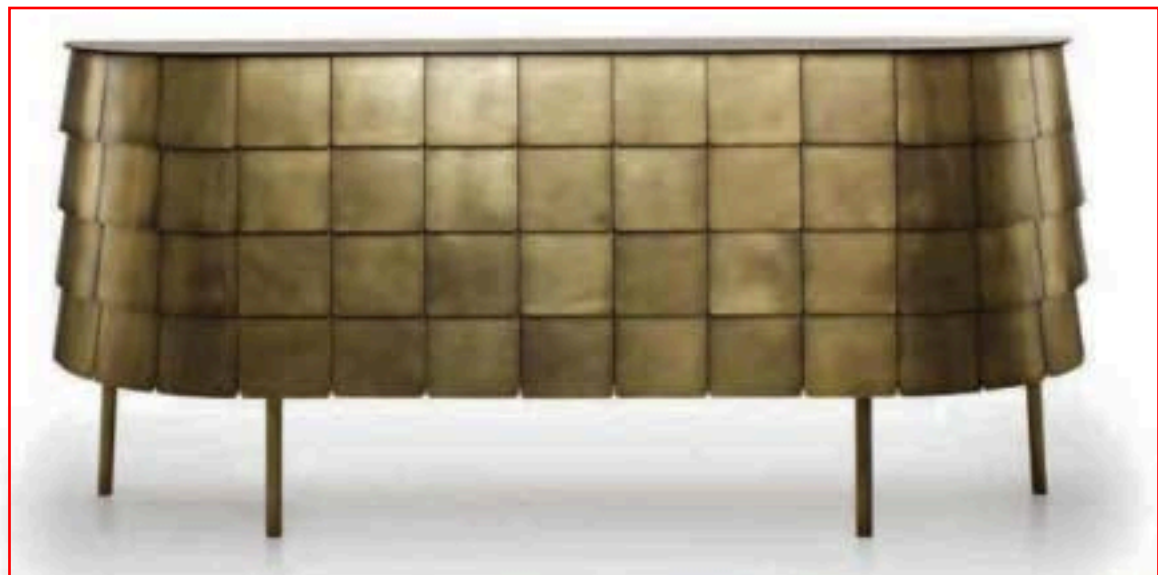

# FLORIDA DESIGN

**Award-Winning  
Gulf Coast Homes**

terzani streams

Terzani's "Stream" with cascading tiers of iridescent light, designed by Christian Lava, features an elegant thin metal chain that appears to flow down from its nickel-plated frame. [terzaniusa.com](http://terzaniusa.com)

visionnaire

From Visionnaire, the "Rosemary" chairs and "Minstrel" low table, by Alessandro la Spada, are based in satinized, champagne finishing steel. 786/577-4370; [visionnaire-home.com](http://visionnaire-home.com)

yoroi shines

Inspired by the armor of a Samurai warrior, "Yoroi," a metal sideboard designed by Alessandro Masturzo for De Castelli, shimmers with a chic elegance and modern simplicity. [decastelli.it](http://decastelli.it)

sporty yacht

The *Isa 121 Supersportivo* from Isa Yachts, a sleek ship with a sporty exterior designed by Marco Casali, features a unique multilevel cockpit, sun pad sofas, a central master cabin and customizable interiors. [isayachts.com](http://isayachts.com)