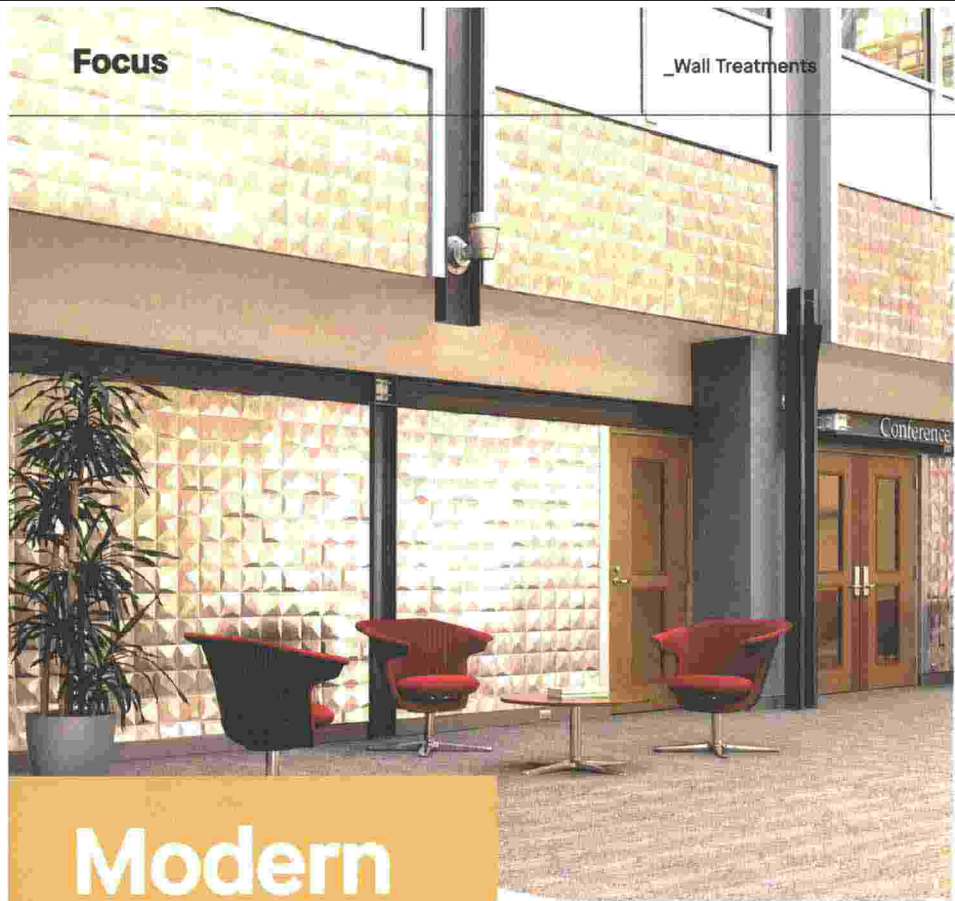

## Fantastic plastic?

RETHINKING A TRICKY MATERIAL

**1 SQUARE**

A new 3D texture in the Dimension Walls collection. Square takes on a different profile depending on which angle it's approached from. The thermoplastic cladding — in sheets 122 by 244 or 305 centimetres — comes in a range of metallic finishes, from red and silver to the Burnished Brushstroke shown. [mdcwall.com](http://mdcwall.com)

**2 ATMOS**

Under Pure+FreeForm's new Interiors umbrella, this series of painted aluminum sheets is offered in a standard size (122 by 450 centimetres) or formed into panel systems for both wall and ceiling applications. Custom shapes are also offered, like the rest of the product line, in more than 20 finishes. [purefreeform.com](http://purefreeform.com)