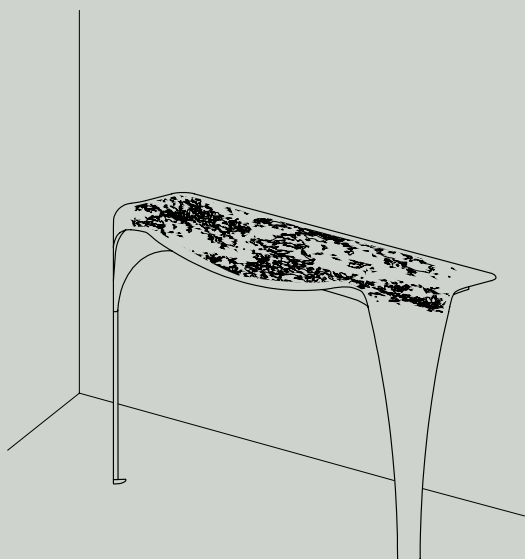

CONVIVIUM CONSOLLE

Consolle realizzata completamente in ottone, caratterizzata dalla finiture DeErosion del Top. Completa di fissaggio a parete.

Consolle made entirely of brass, characterized by the DeErosion finish of the Top. Wall fixing included.

 USO INTERNO
INDOOR USE

DIMENSIONI DIMENSIONS

Consolle

width 140cm
depth 43cm
height 85cm

MATERIALI MATERIALS

H3 Ottone DeErosion
DeErosion brass